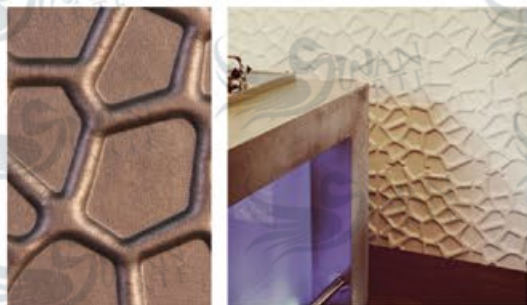

CODE : SW0038

redstone

Our 3D wall paper Redstone design is one of the most striking creations in our collection. The artistic maze of Redstones and connections somehow resembles to the interior of a bee hive with its honeycombs

CODE : SW055

munich