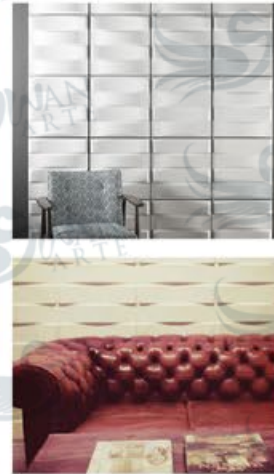

CODE : SW037

gloria