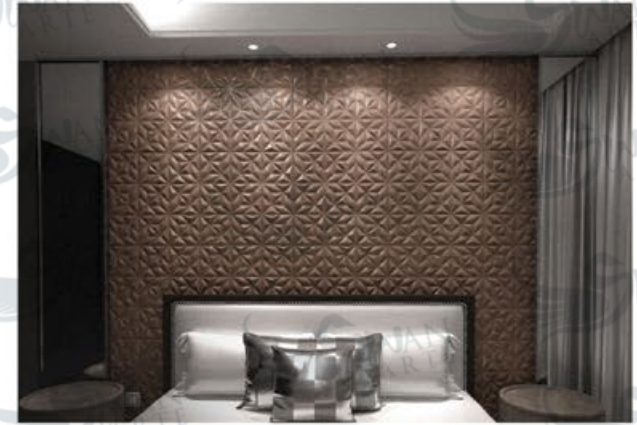

CODE : SW030

gem